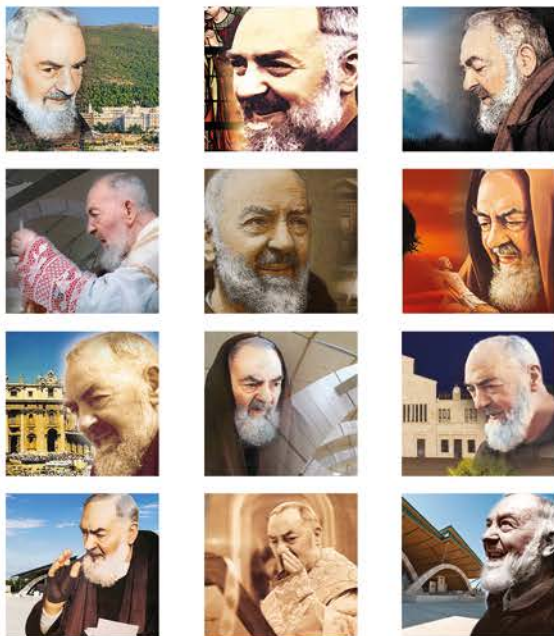

B/73 San Pio

- Trimestrale 12 fogli
- cm 14x47
- Carta patinata
- 100
- Testata cm 14x9

B/76 Consigli del Farmacista

- Trimestrale 12 fogli
- cm 14x47
- Carta patinata
- 100
- Testata cm 14x9