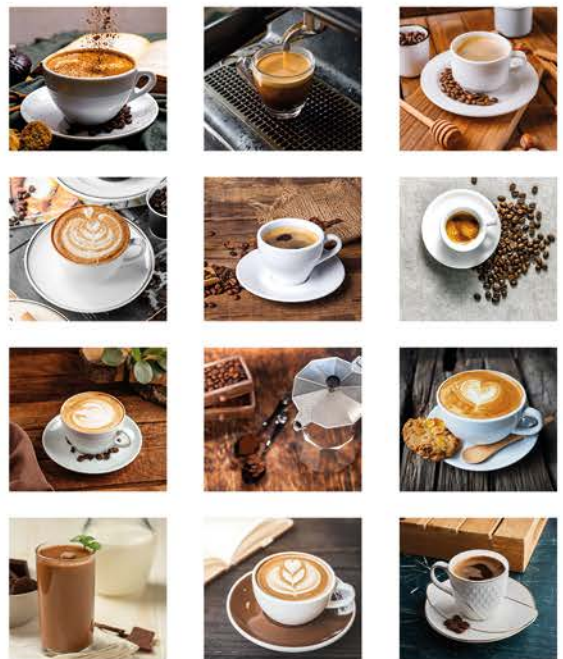

B/08 Caffè

- 📅 Trimestrale 12 fogli
- 📏 cm 14x47
- 📄 Carta patinata
- 📄 100
- 🖨️ Testata cm 14x9