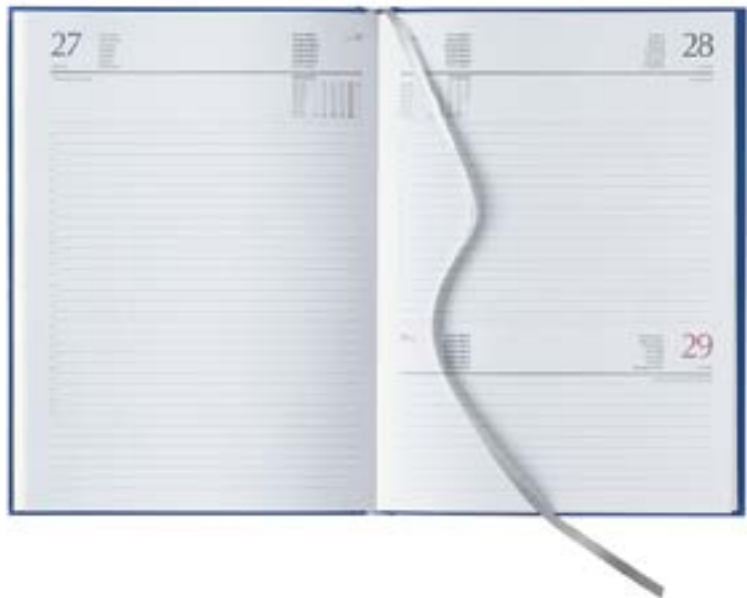

royal

nero

blu

verde

MADE IN ITALY

NEW  
COLOR

blu