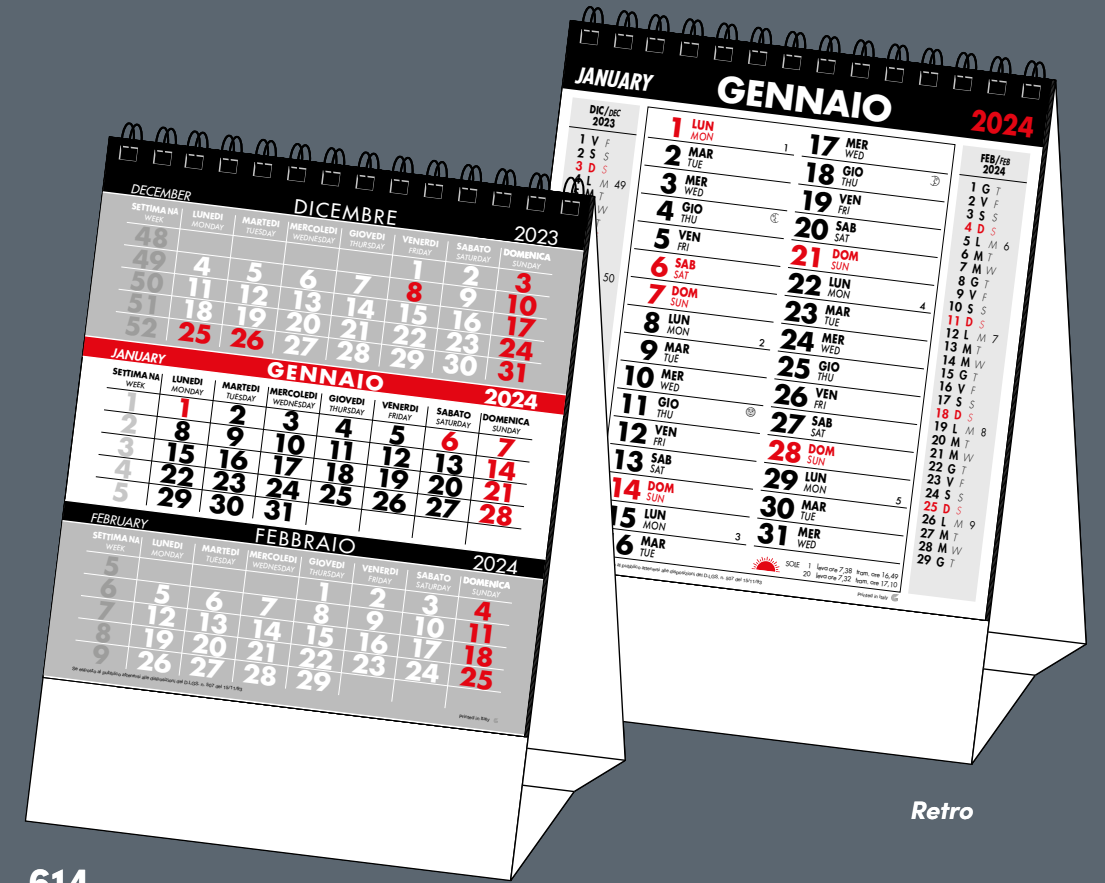

Retro

614
Fronte

CALENDARI da **BANCO**
spazio per la pubblicità
P 10,5 x 2,7 cm

614 615
P - F - T